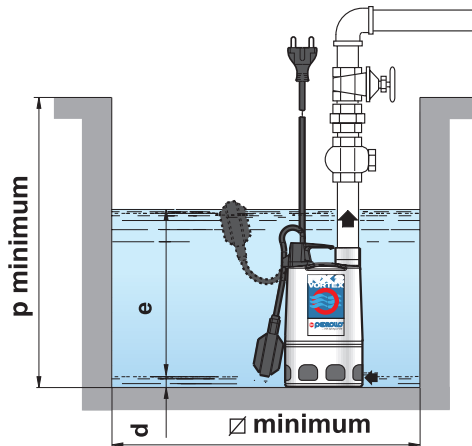

STANDARD FEATURES:

RXV (single-phase) float switch.
Neoprene power cord "H05 RN-F"
length 30 feet.

OPTIONS ON REQUEST

special mechanical seal
15 ft power cord.
other voltages or frequency 50 Hz

CURVES AND PERFORMANCE DATA

MODEL	HP	CAPACITY GPM	0	5	10	15	21	26	31	37	42	47	52	66
1 PH														
RXV 03	0.33	H Feet	30	28	26	24	22	21	19	17	15	13	11	7

DIMENSIONS AND WEIGHTS

Typical single-phase installation

MODEL	DISCH	DIMENSIONS INCHES							LBS
1 PH	DN	a	h	h1	d	e	p	Ø min	1~
RXV 03	1 1/4"	5.8	10.0	9.7	0.7	Adjustable	13.8	13.8	13