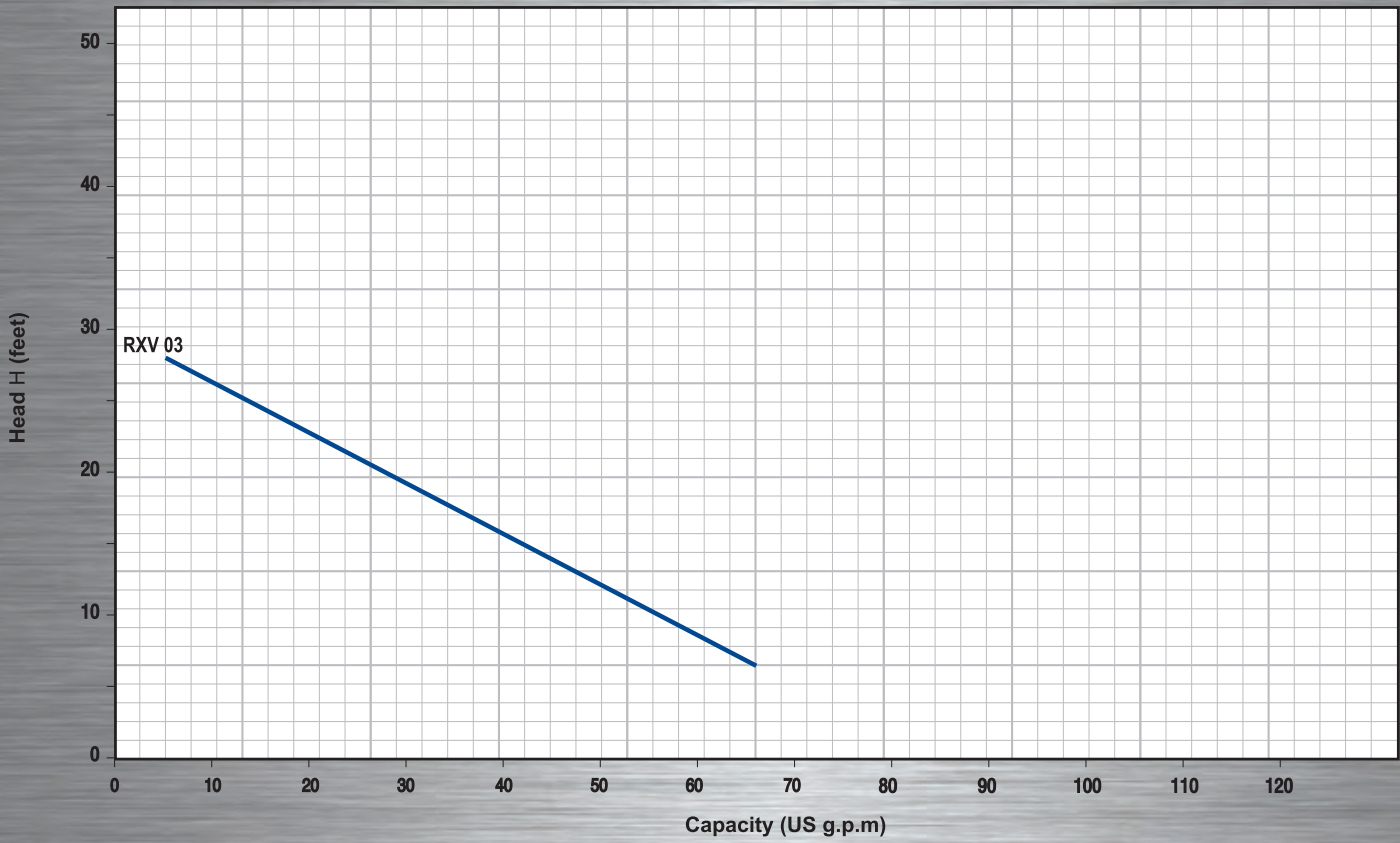

RXV

effluent vortex pumps

Robust high-quality VORTEX submersible pumps in stainless steel. The proven VORTEX system allows the clearing of dirty water containing suspended solids.

RANGE OF PERFORMANCE

Capacity up to 66 gpm
Head up to 30 ft

LIMITS OF USE

Depth up to 30 Ft
Liquid temperature up to 120°F - continuous duty.
Solids Handling up to 3/4" for 0.33 hp
Drainage level from the bottom:
1" for 0.33 Hp

CONSTRUCTION AND SAFETY STANDARDS

EN 60 335-1 EN 60034-1
IEC 335-1 IEC 34-1
CEI 61-150 CEI 2-3

STANDARD FEATURES:

RXV (single-phase) float switch.
Neoprene power cord "H05 RN-F"
length 30 feet.

OPTIONS ON REQUEST

special mechanical seal
15 ft power cord.
other voltages or frequency 50 Hz

CURVES AND PERFORMANCE DATA

MODEL	HP	CAPACITY GPM	0	5	10	15	21	26	31	37	42	47	52	66
1 PH														
RXV 03	0.33	H Feet	30	28	26	24	22	21	19	17	15	13	11	7

DIMENSIONS AND WEIGHTS

Typical single-phase installation

MODEL	DISCH	DIMENSIONS INCHES							LBS
1 PH	DN	a	h	h1	d	e	p	Ø min	1~
RXV 03	1 1/4"	5.8	10.0	9.7	0.7	Adjustable	13.8	13.8	13