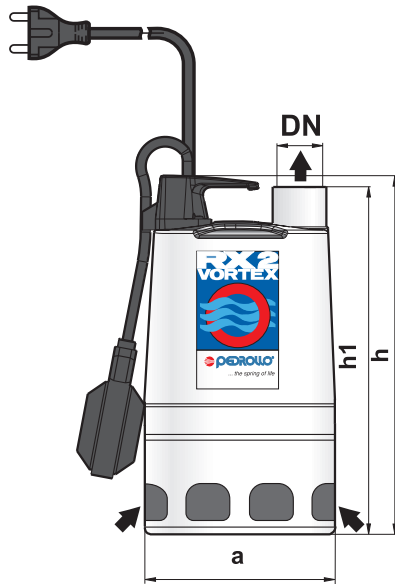

STANDARD FEATURES:

RXV (single-phase) float switch.
Neoprene power cord "H05 RN-F"
length 30 feet.

OPTIONS ON REQUEST

special mechanical seal
15 ft power cord.
other voltages or frequency 50 Hz

CURVES AND PERFORMANCE DATA

MODEL	HP	CAPACITY GPM	0	5	10	15	21	26	31	37	42	47	52	66
1 PH														
RXV 03	0.33	H Feet	30	28	26	24	22	21	19	17	15	13	11	7

DIMENSIONS AND WEIGHTS

Typical single-phase installation

MODEL	DISCH	DIMENSIONS INCHES							LBS
1 PH	DN	a	h	h1	d	e	p	Ø min	1~
RXV 03	1 1/4"	5.8	10.0	9.7	0.7	Adjustable	13.8	13.8	13